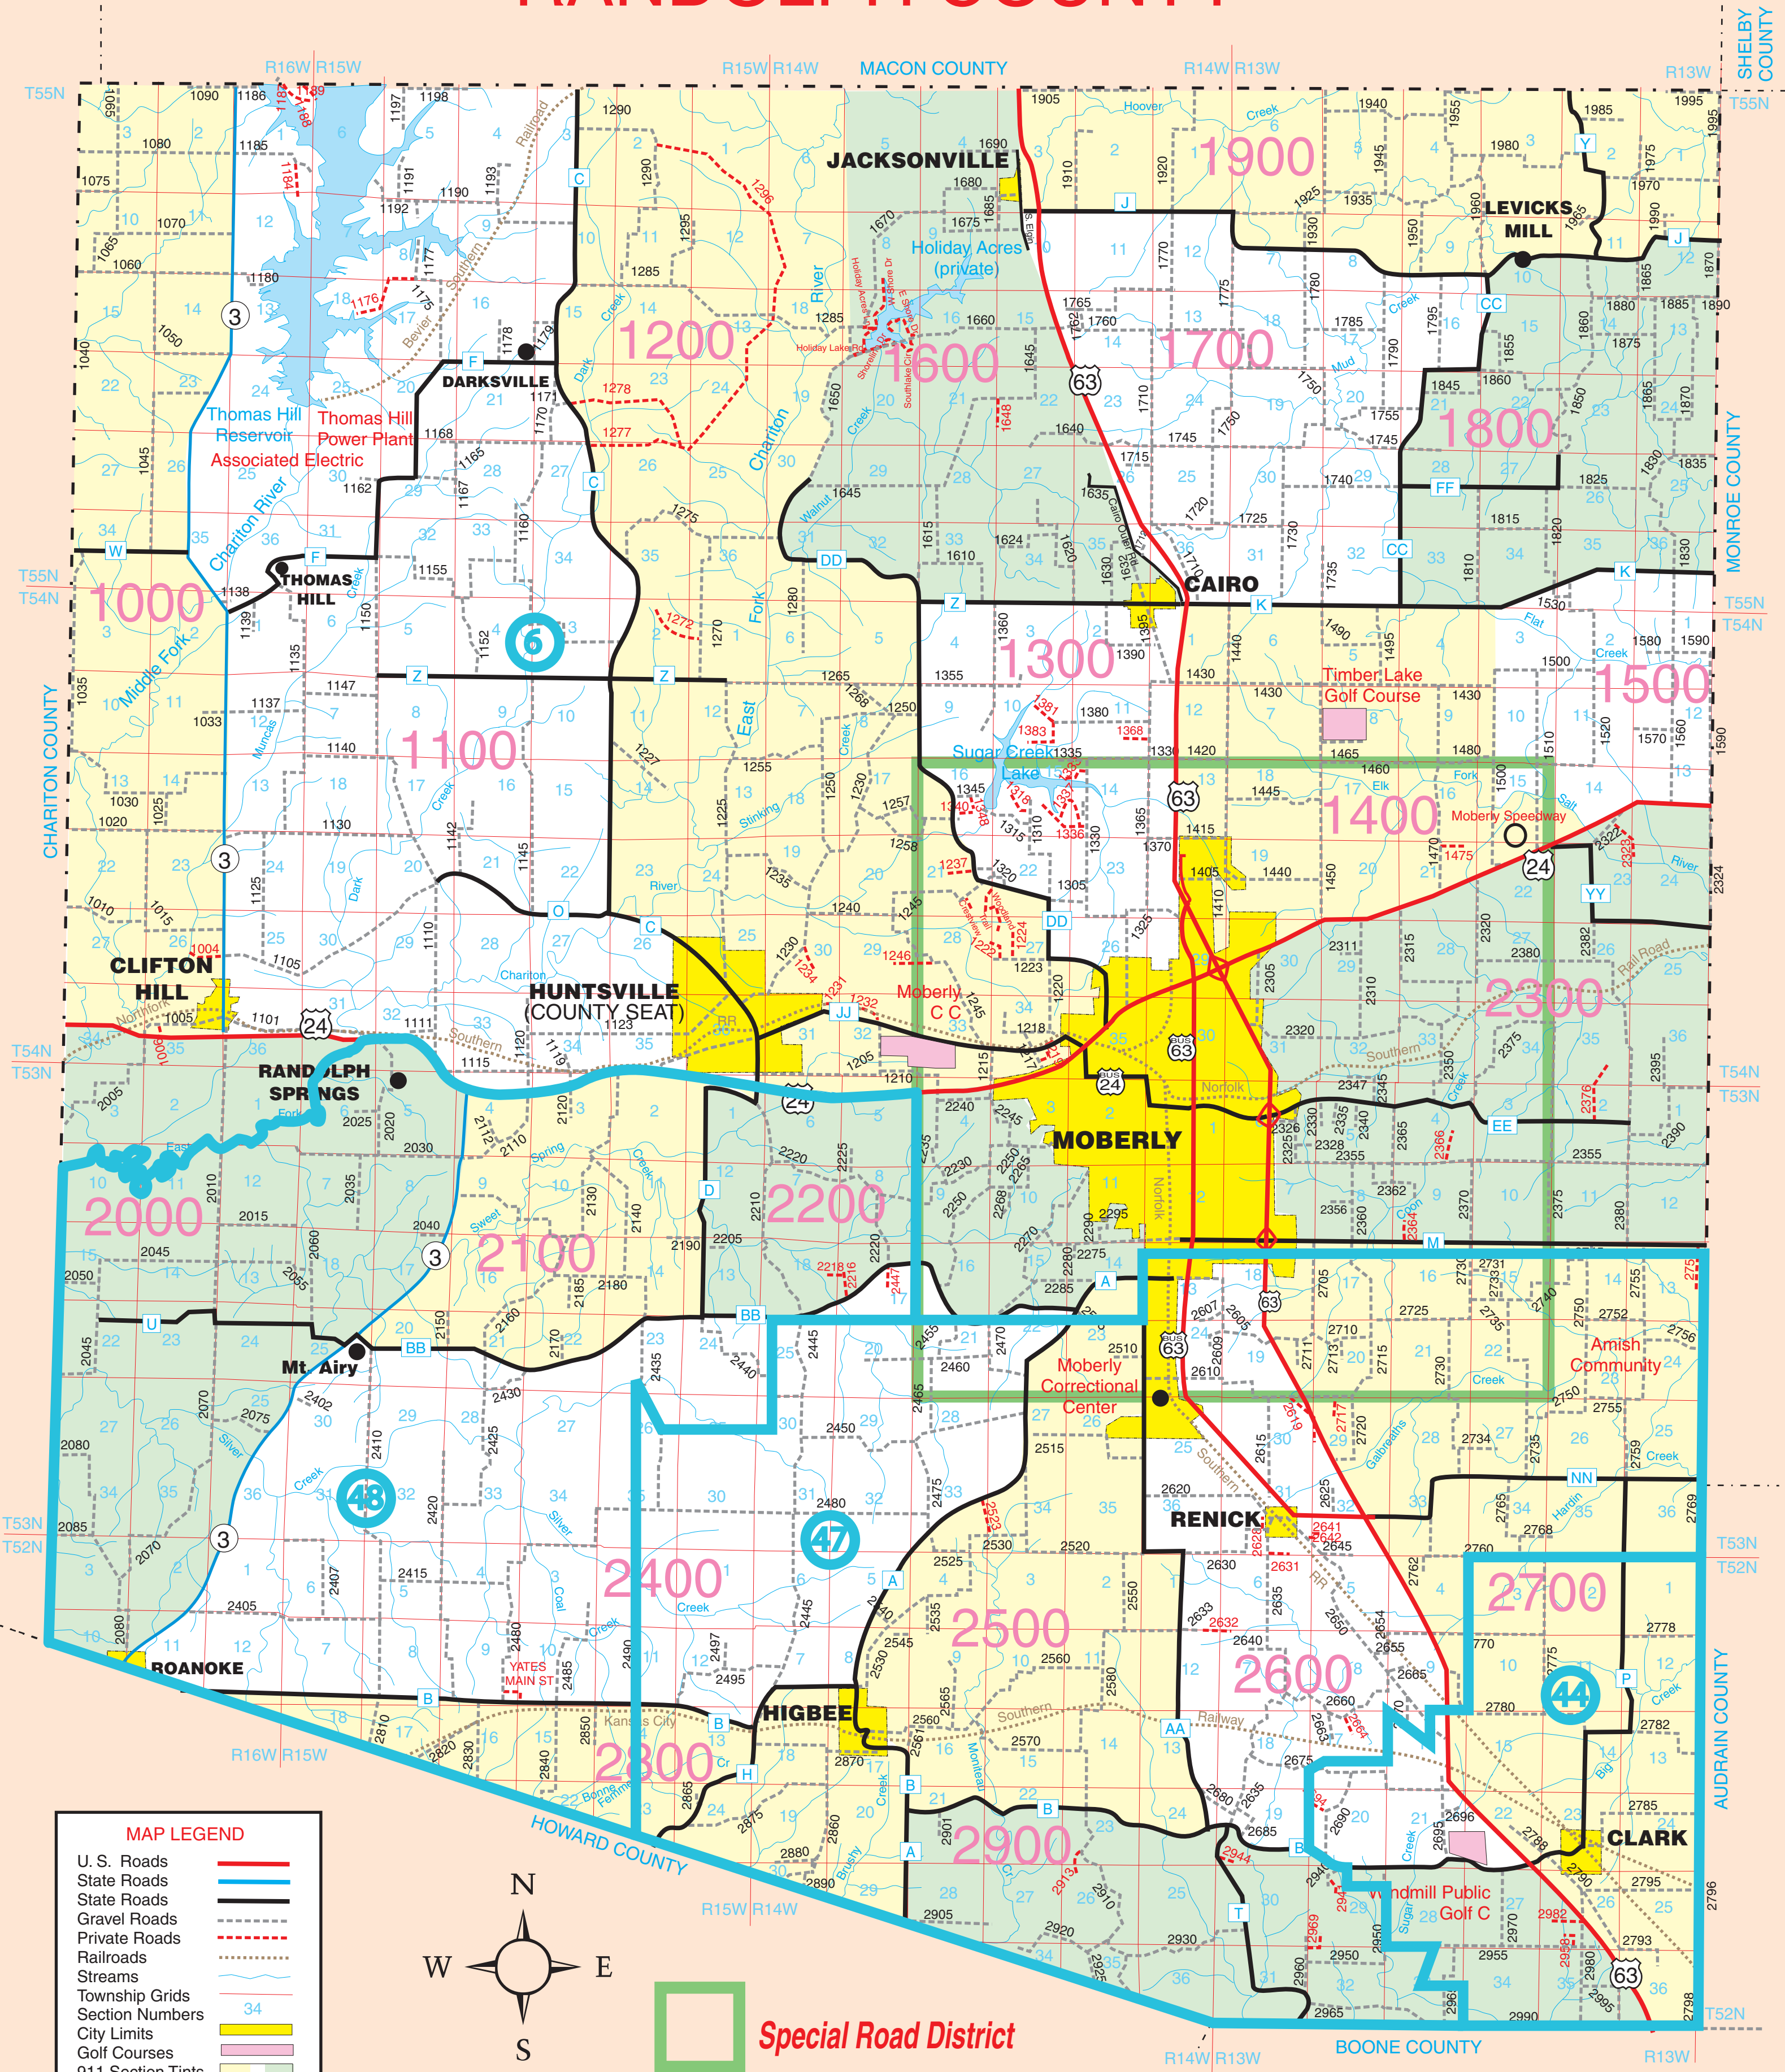

RANDOLPH COUNTY

MAP LEGEND

- U. S. Roads —
- State Roads —
- State Roads —
- Gravel Roads —
- Private Roads - - -
- Railroads - - -
- Streams ~
- Township Grids —
- Section Numbers 34
- City Limits
- Golf Courses
- 911 Section Tints
- State Rep Districts —

Special Road District

The data on this document is believed to be accurate. However, Crown Press makes no warranties, express or implied, including fitness for use.

Revised 4.27.2012